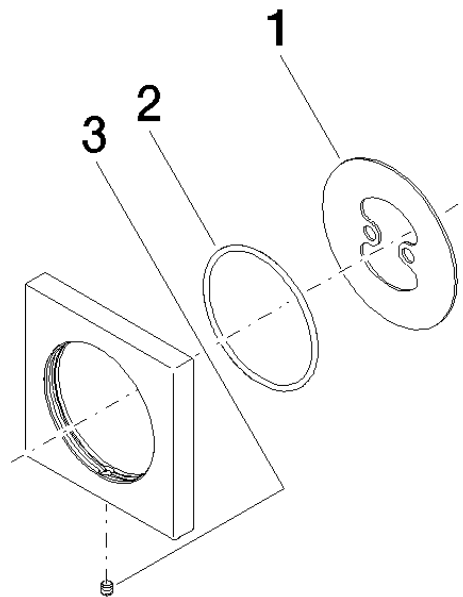

12 720 980

mm [inches]

12 720 980

Parts for other
finishes can be found
here: Brushed
Platinum

Spare parts list

No.	Item Number	Name	Quantity used	Delivery time
1	09 30 11 291 90	disc	1	2
2	09 14 10 046 90	seal	1	2
3	09 31 11 099 90	pin	1	2